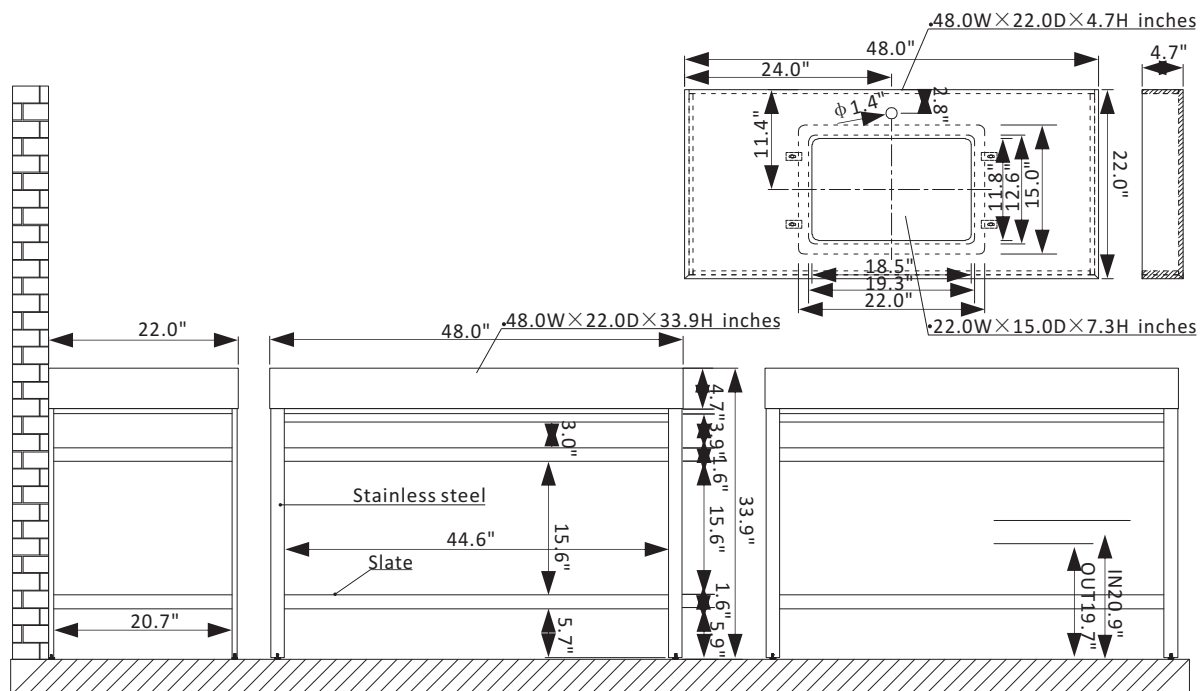

Vinnova Funes Vanity Collection 702548-BG-SMB-NM

Features

Constructed of high-quality stainless steel with sintered stone for superior durability and stability.

Structure base available in Brushed Gold or Matte Black finish to enhance your décor.

Your choice of White or Gray countertop lends a touch of refined opulence.

Large open shelf below provides convenient space for storage or display.

Single, rectangular glazed white ceramic under-mount sink included.

Pre-drilled and designed for easy plumbing and faucet installation.

* Does not include back-splash, faucet, drain assembly, or P-trap.

VINNOVA
FASHION BATHROOM LIFE